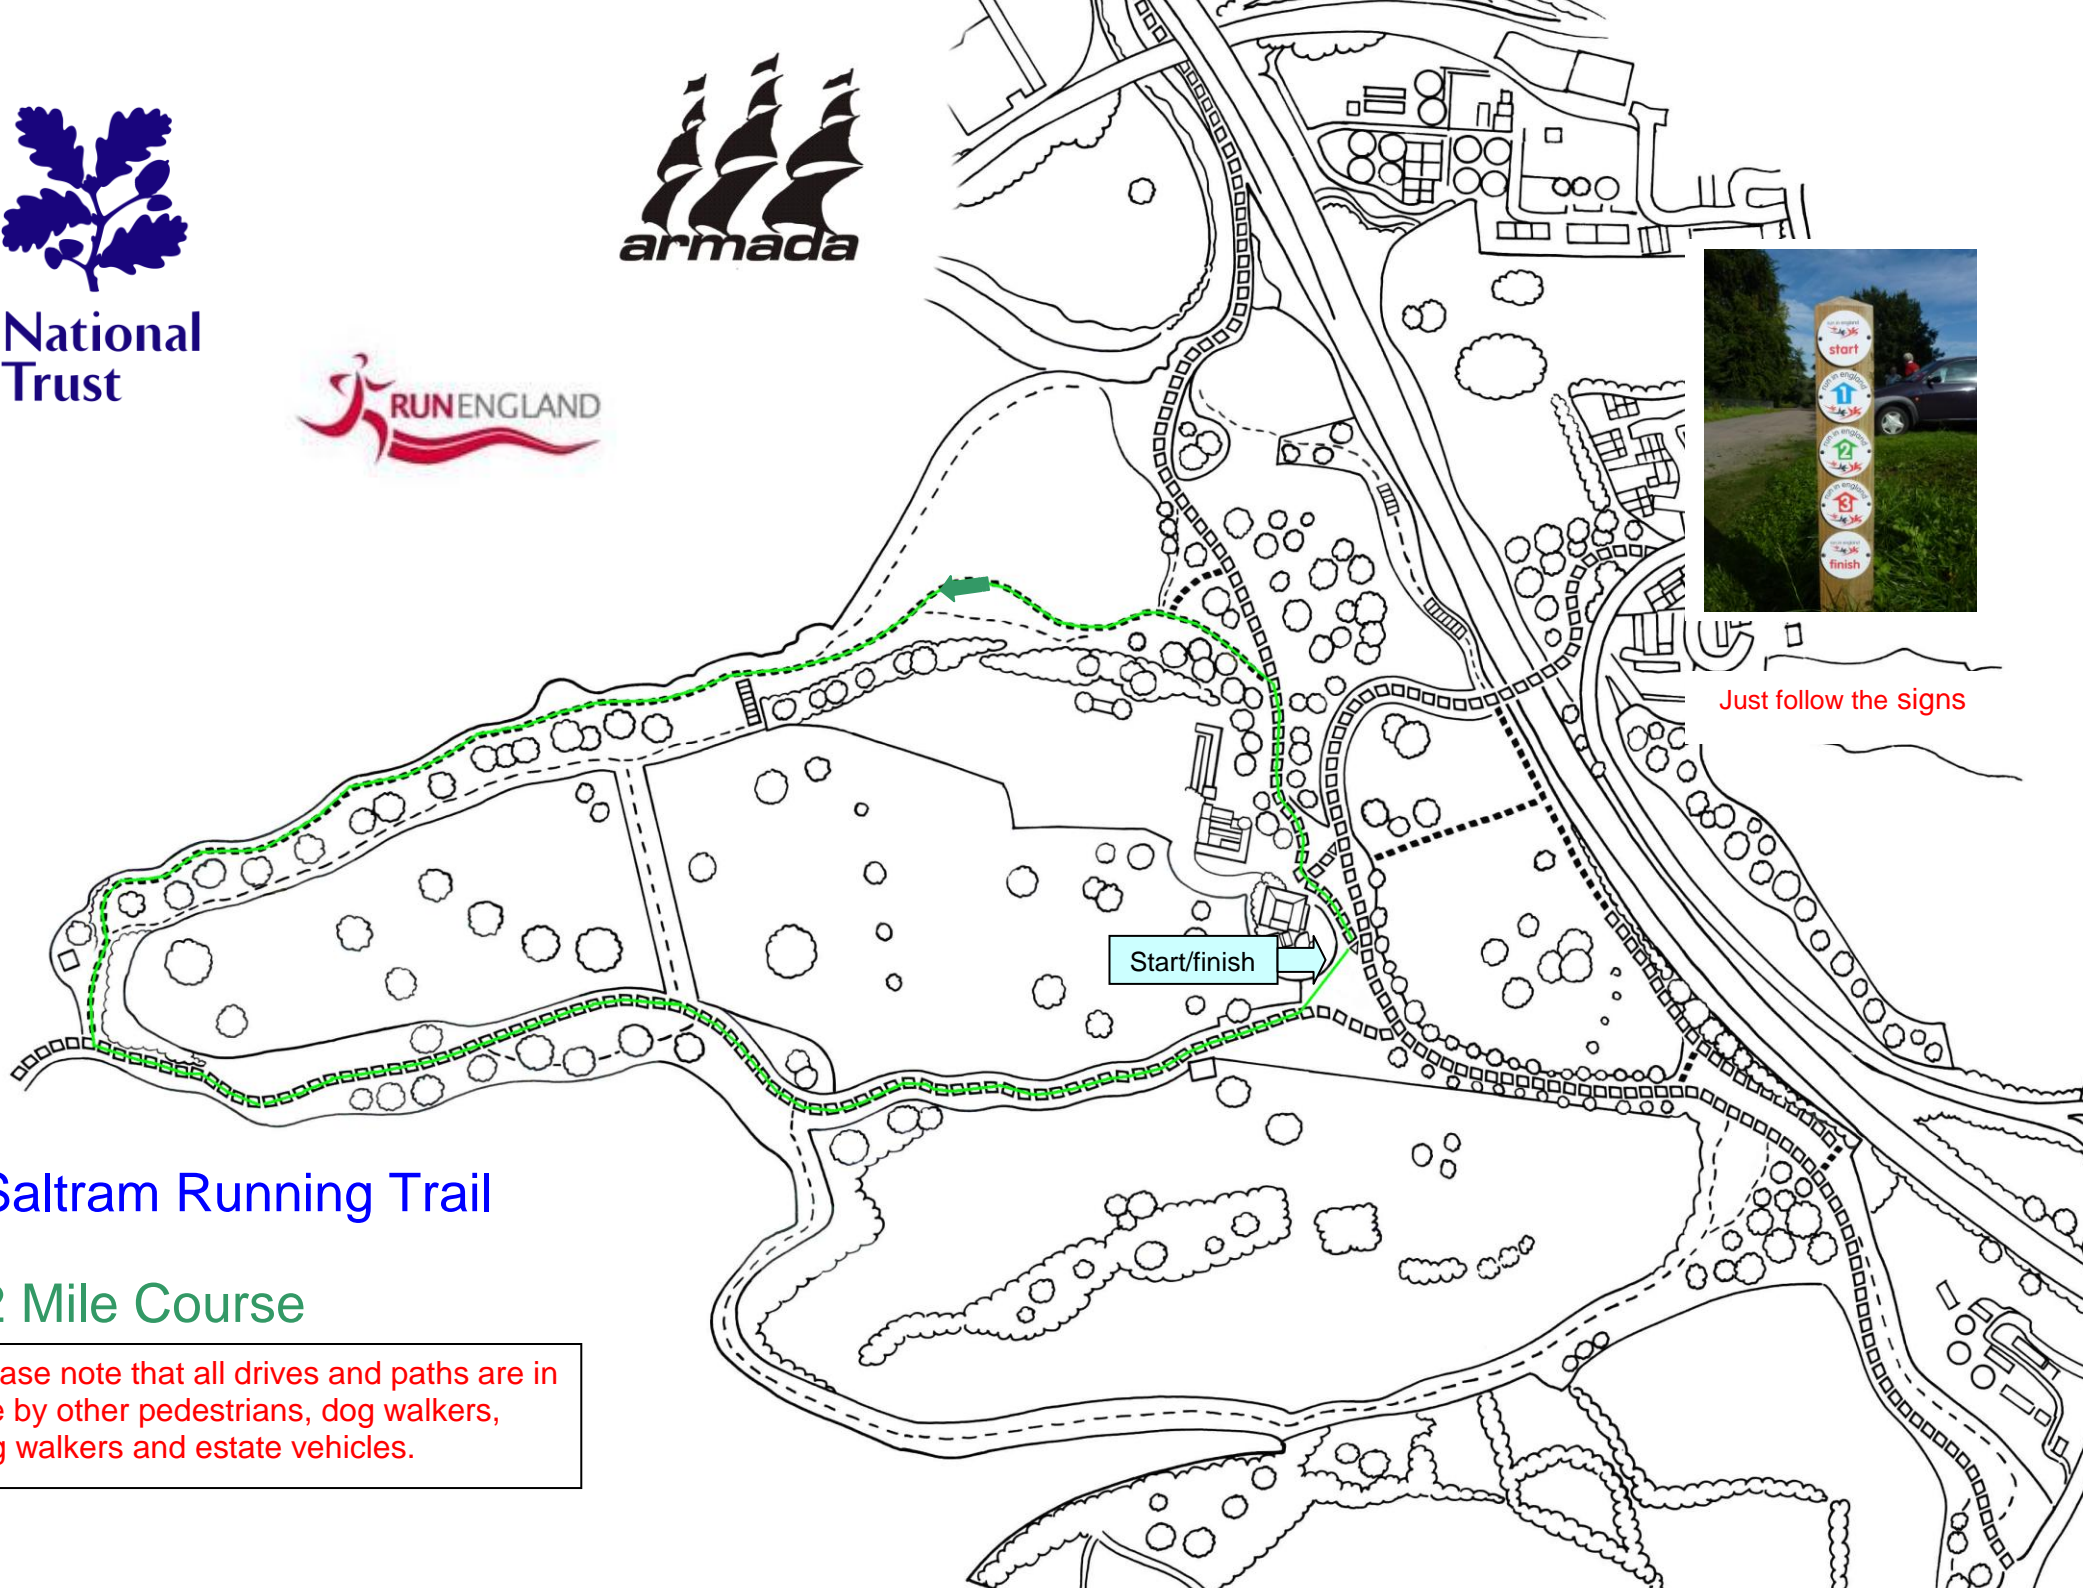

National Trust

Just follow the signs

Saltram Running Trail

2 Mile Course

Please note that all drives and paths are in use by other pedestrians, dog walkers, dog walkers and estate vehicles.